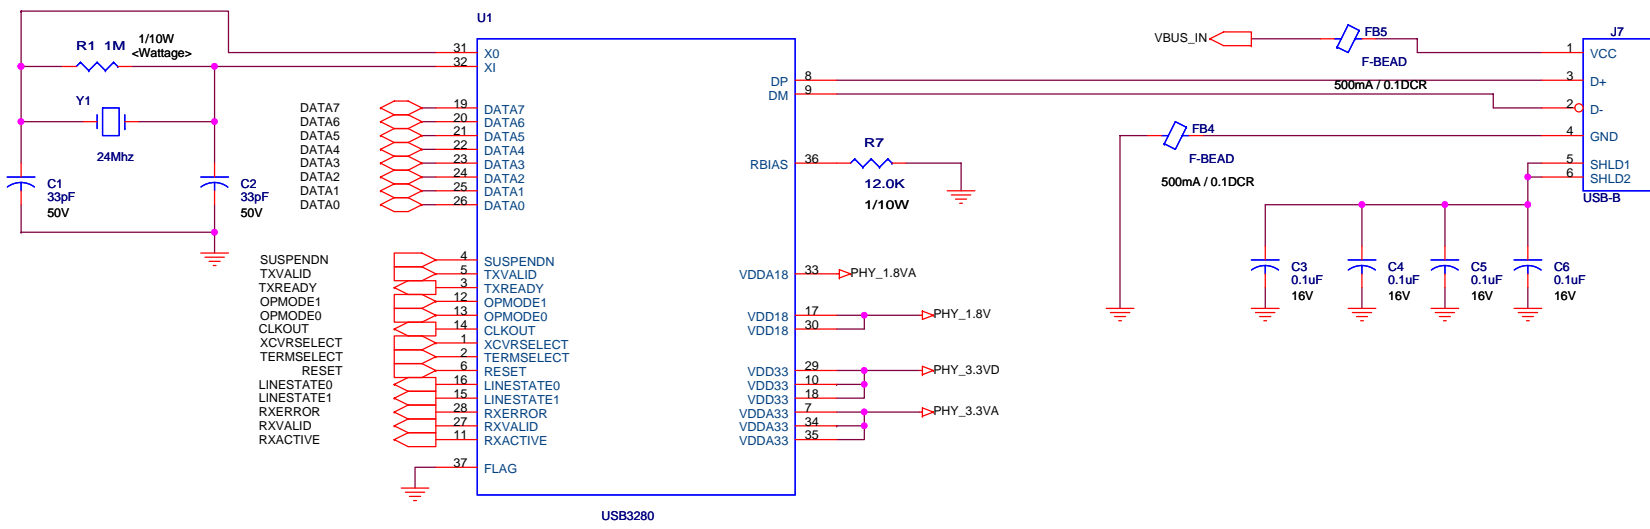

Keep ferite beads close to USB Connector

Low indicates daughter card present

SMSC
SUCCESS BY DESIGN
3930 East Ray Road
Suite 200
Phoenix, Arizona 85044
480-759-0200

Title: EVb_USB3280_SKT		
Size: C	Document Number: SCH-7037AZ-A00	Rev: A
Date: Monday, April 17, 2006	Sheet: 1 of 1	