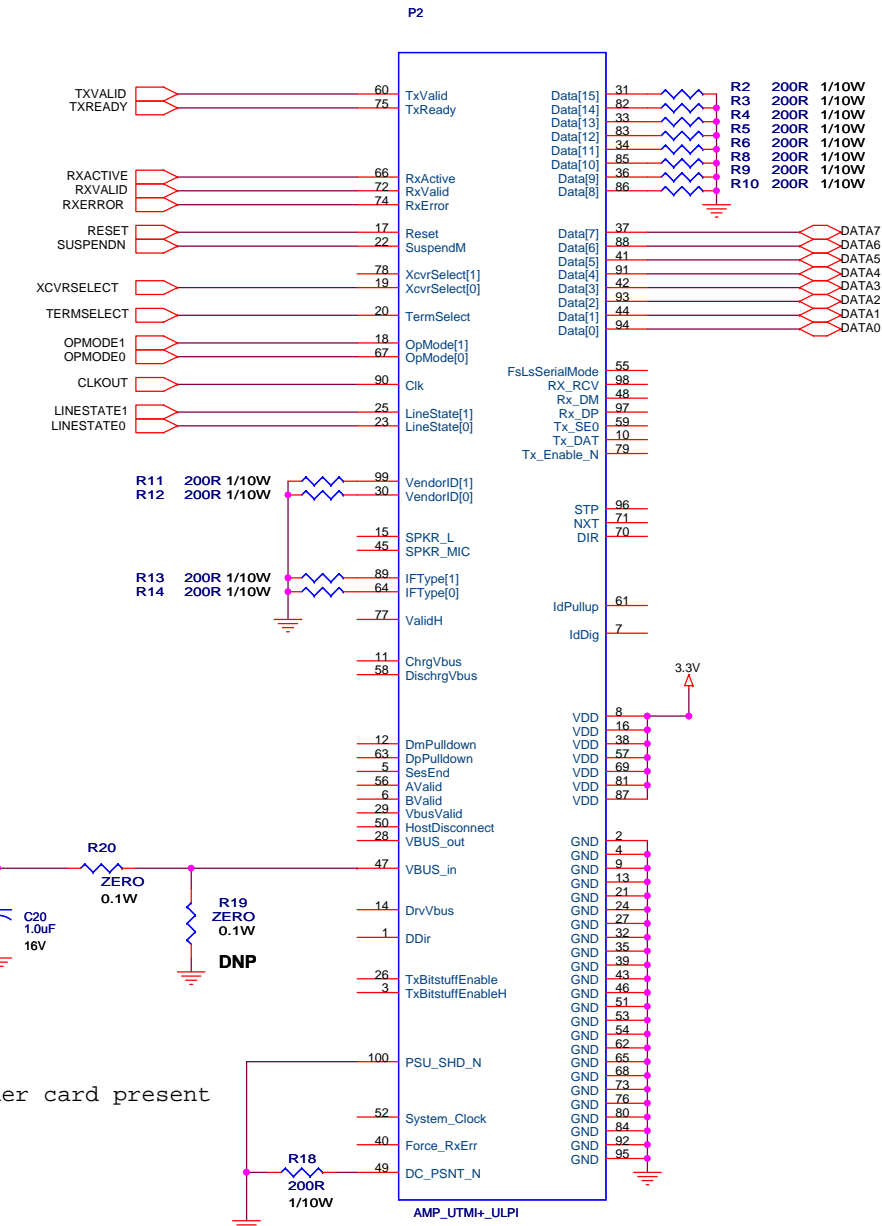

Keep ferite beads close to USB Connector

Low indicates daughter card present

SMSC
SUCCESS BY DESIGN
3930 East Ray Road
Suite 200
Phoenix, Arizona 85044
480-759-0200

Title: EVb_USB3280_SKT		
Size: C	Document Number: SCH-7037AZ-A00	Rev: A
Date: Monday, April 17, 2006	Sheet: 1 of 1	