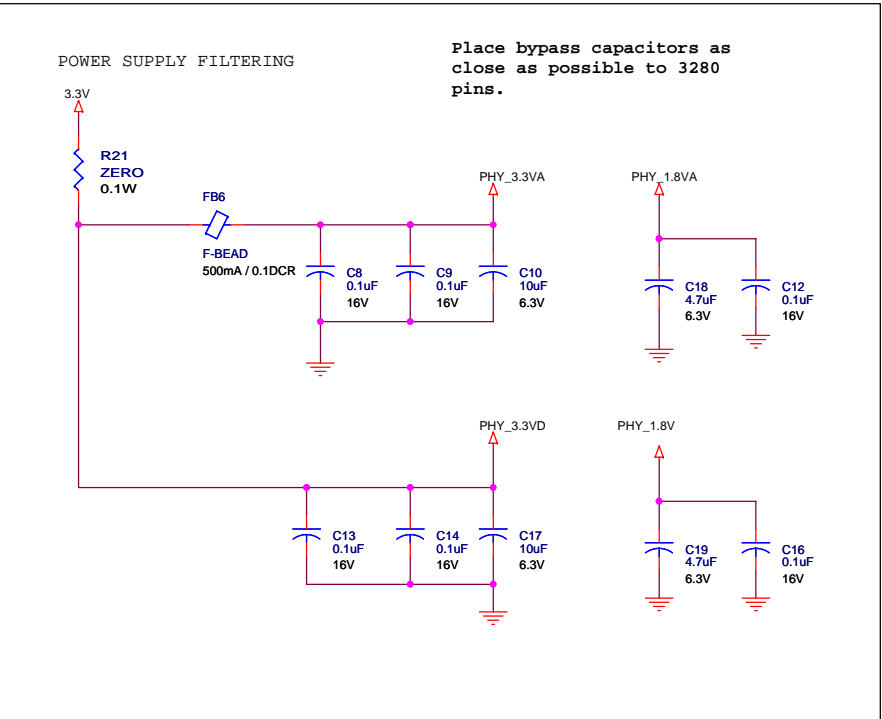

Keep ferite beads close to USB Connector

Low indicates daughter card present

SMSC
SUCCESS BY DESIGN
3930 East Ray Road
Suite 200
Phoenix, Arizona 85044
480-759-0200

Title: EVb_USB3280_SKT		
Size: C	Document Number: SCH-7037AZ-A00	Rev: A
Date: Monday, April 17, 2006	Sheet: 1 of 1	