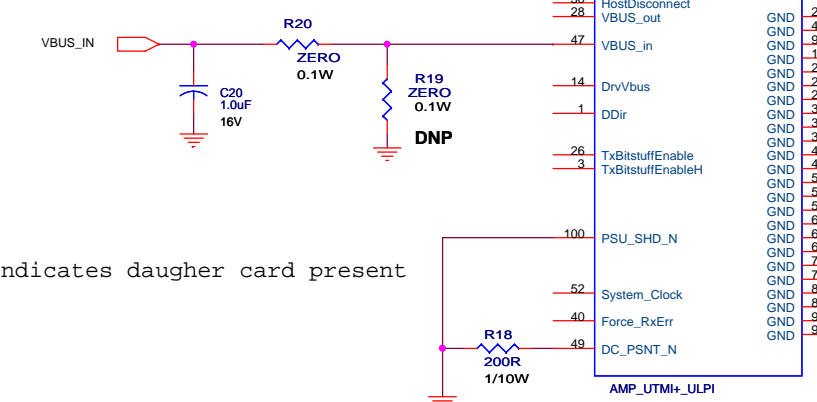

Keep ferite beads close to USB Connector

Low indicates daughter card present

SMSC
SUCCESS BY DESIGN
3930 East Ray Road
Suite 200
Phoenix, Arizona 85044
480-759-0200

Title: EVb_USB3280_SKT		
Size: C	Document Number: SCH-7037AZ-A00	Rev: A
Date: Monday, April 17, 2006	Sheet: 1 of 1	