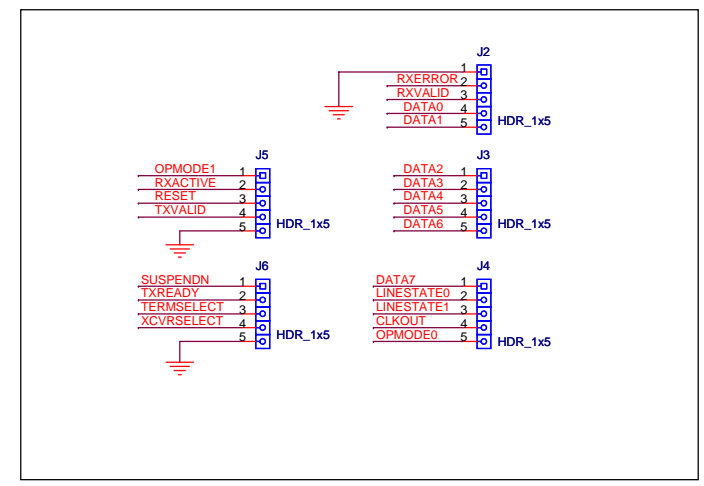

Keep ferite beads close to USB Connector

Low indicates daughter card present

SMSC
SUCCESS BY DESIGN
3930 East Ray Road
Suite 200
Phoenix, Arizona 85044
480-759-0200

Title: EVb_USB3280_SKT		
Size: C	Document Number: SCH-7037AZ-A00	Rev: A
Date: Monday, April 17, 2006	Sheet: 1 of 1	